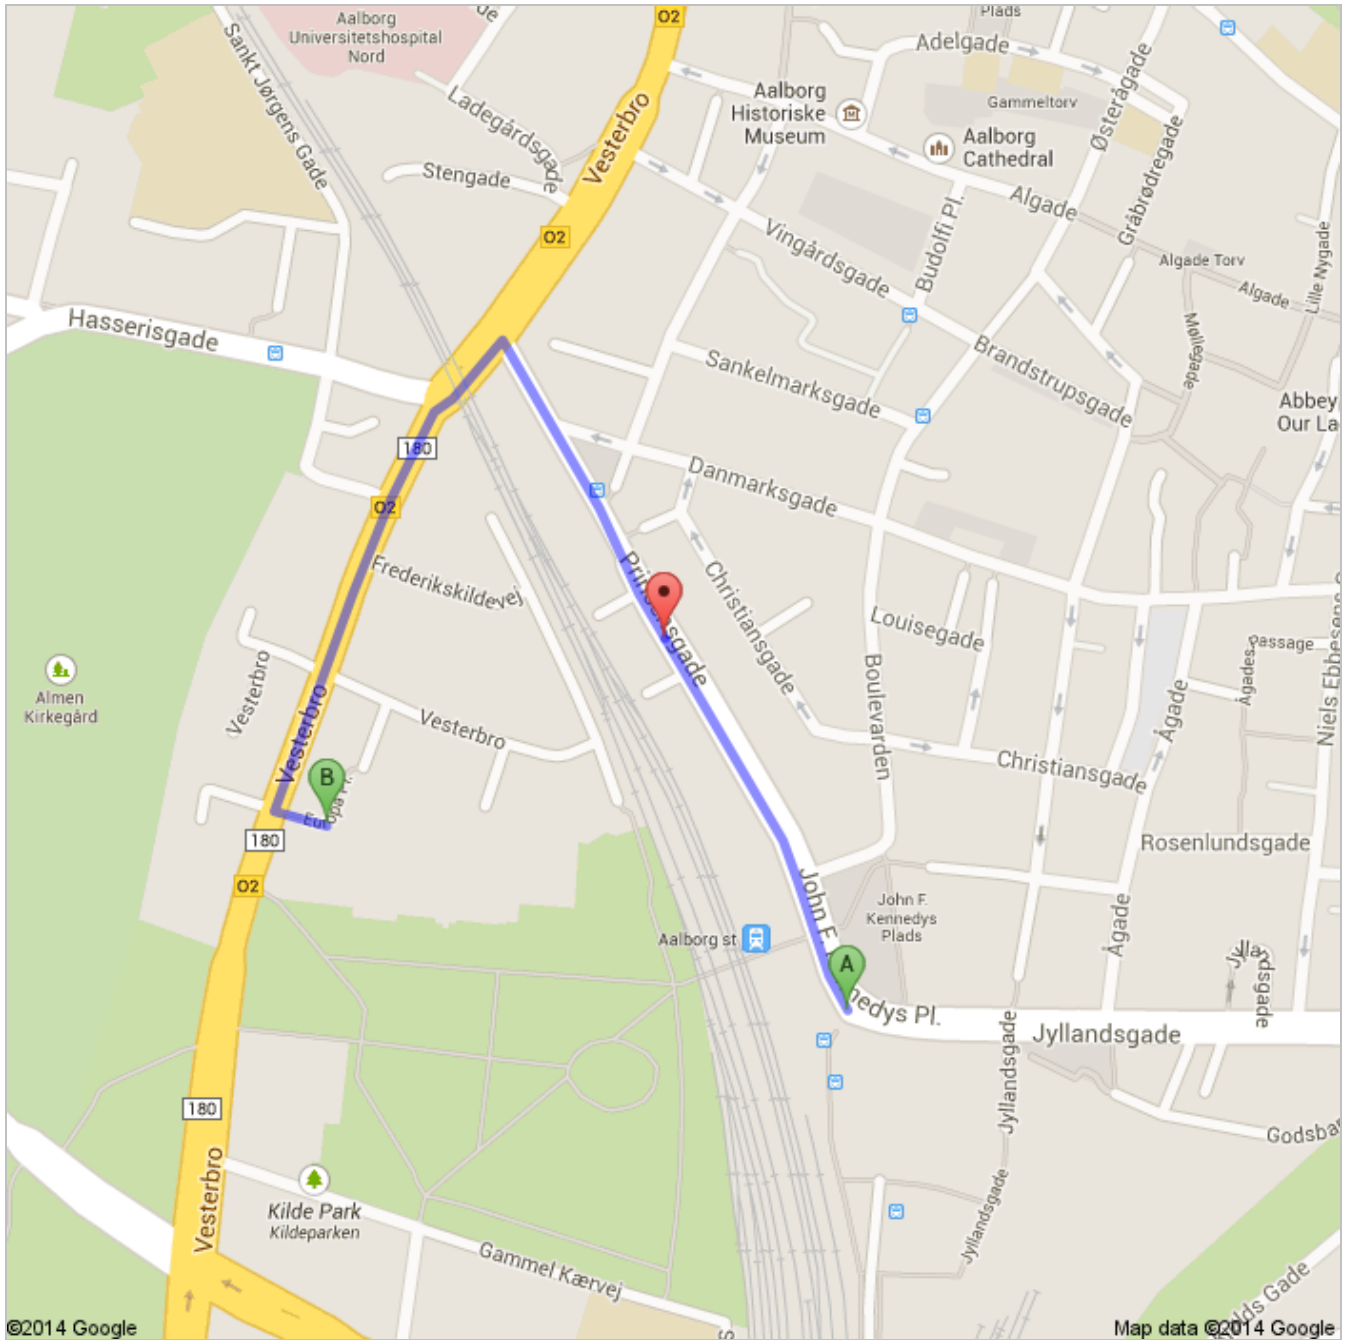

Directions to Europa Plads 1, 9000 Aalborg, Denmark
900 m – about 12 mins

Walking directions are in beta.

Use caution – This route may be missing sidewalks or pedestrian paths.

John F. Kennedys Pl.

- | | | |
|----|--|-------------------------|
| 1. | Head northwest on John F. Kennedys Pl.
About 1 min | go 95 m
total 95 m |
| 2. | Continue onto Prinsensgade
About 5 mins | go 400 m
total 500 m |
| 3. | Turn left onto Vesterbro/Route 180/O2
About 5 mins | go 350 m
total 900 m |
| 4. | Turn left onto Europa Pl.
Destination will be on the right | go 37 m
total 900 m |

Europa Plads 1, 9000 Aalborg, Denmark

These directions are for planning purposes only. You may find that construction projects, traffic, weather, or other events may cause conditions to differ from the map results, and you should plan your route accordingly. You must obey all signs or notices regarding your route.

Map data ©2014 Google

Directions weren't right? Please find your route on maps.google.com and click "Report a problem" at the bottom left.